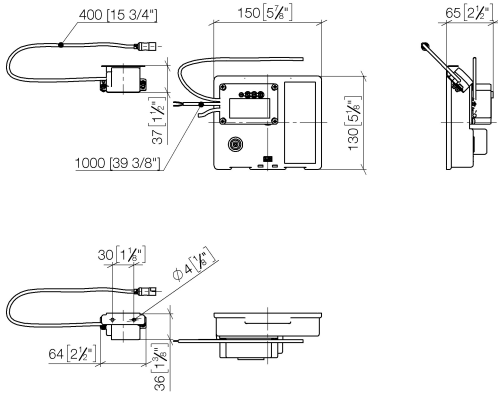

- max. recess depth 125 mm
- min. recess depth 90 mm

Recommended miscellaneous

Extension for Touchfree 500 mm - 12 765 970 90

MEM eSET Touchfree Basin mixer without pop-up waste with temperature setting - Chrome

ST 010 203 2782
mm [inches]

Certificates

LGA_29120.	WRAS_1906116.	IAPMO_EGS.	CE000001_eSet_Tou chfree_20171206_D E_signed.	CE000002_eSet_Tou chfree_20171206_E N_signed.
LGA_29119.				

ST 010 203 2782

Spare parts list

MEM eSET Touchfree Basin mixer without pop-up waste with temperature setting - Chrome

MEM

ST 010 203 2782

- 200mm projection
- fixed spout
- rectangular, air-enriched flow
- hole diameter 37 mm
- rosette 60 x 60 mm
- 1/2" connection
- max. flow 5.7 l/min
- lead-free
- WRAS 2203039
- This product can help a building meet the requirements of Green Building Rating Systems, e.g. LEED®, BREEAM®, DGNB