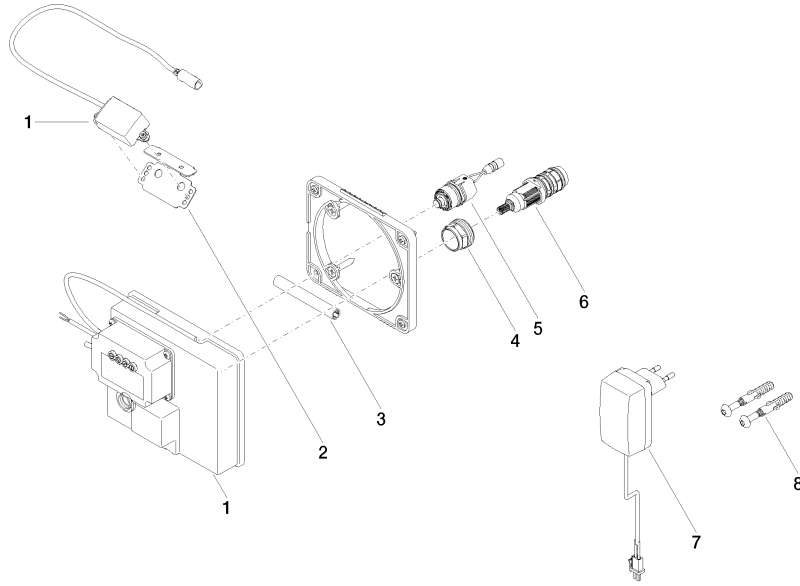

- max. recess depth 125 mm
- min. recess depth 90 mm

Recommended miscellaneous

Extension for Touchfree 500 mm - 12 765 970 90

MEM eSET Touchfree Basin mixer without pop-up waste with temperature setting - Chrome

ST 010 203 2782
mm [inches]

Certificates

LGA_29120.	WRAS_1906116.	IAPMO_EGS.	CE000001_eSet_Tou chfree_20171206_D E_signed.	CE000002_eSet_Tou chfree_20171206_E N_signed.
LGA_29119.				

ST 010 203 2782

Spare parts list

MEM eSET Touchfree Basin mixer without pop-up waste with temperature setting - Chrome

MEM

ST 010 203 2782

- 200mm projection
- fixed spout
- rectangular, air-enriched flow
- hole diameter 37 mm
- rosette 60 x 60 mm
- 1/2" connection
- max. flow 5.7 l/min
- lead-free
- WRAS 2203039
- This product can help a building meet the requirements of Green Building Rating Systems, e.g. LEED®, BREEAM®, DGNB